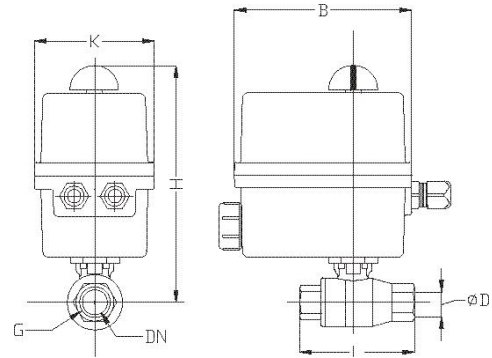

2 way stainless steel ball valve coupled with quarter-turn electrical actuator "ER"
Threaded type

Technical specification of actuator

Quarter-turn (90°) electrical actuator ER
 Power supply : 230 V AC
 12 / 24 V AC/DC
 24 V AC/DC
 Duty rating : 50% for 230 V AC
 30% for 12/24 V AC
 Protection : IP 65
 Operating temperture : -10 ... 55 °C
 Output switch : 4 SPDT micro switch
 Mounting pad : ISO 5211 / DIN 3337
 Extra option :
 Positioner with 4 ... 20 mA input/output
 0 ... 10 V input/output
 Potentiometer 1 / 5 / 10 K Ohms

Technical specification of valve

Type : 2 pieces stainless steel ball valve
 Body material : stainless steel AISI 316
 Seat : PTFE
 Operating pressure : PN 63
 Operating temperature : -25 ... +180 °C

| Valve size (G) | Actuator | PN | DN | I | | B | H | K | Kg |
|----------------|----------|----|----|-----|--|-----|-----|-----|----|
| 1/4" | ER20 | 63 | 8 | 50 | | 136 | 186 | 92 | |
| 3/8" | ER20 | 63 | 10 | 50 | | 136 | 186 | 92 | |
| 1/2" | ER20 | 63 | 15 | 56 | | 136 | 186 | 92 | |
| 3/4" | ER35 | 63 | 20 | 73 | | 136 | 190 | 92 | |
| 1" | ER35 | 63 | 25 | 82 | | 136 | 191 | 92 | |
| 1 1/4" | ER35 | 63 | 32 | 91 | | 136 | 200 | 92 | |
| 1 1/2" | ER60 | 63 | 40 | 104 | | 151 | 233 | 128 | |
| 2" | ER100 | 63 | 50 | 120 | | 151 | 242 | 128 | |
| 2 1/2" | | 63 | 65 | 155 | | 151 | 273 | 128 | |
| 3" | | 63 | 80 | 182 | | | | | |