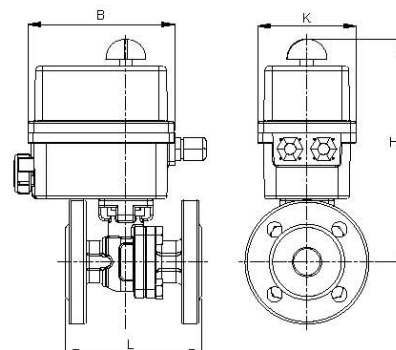

Flanged stainless steel ball valve coupled with quarter-turn electrical actuator "ER"
With DIN standard flange

Technical specification of actuator

Quarter-turn (90°) electrical actuator ER
Power supply : 230 V AC
 12 / 24 V AC/DC
 24 V AC/DC
Duty rating : 50% for 230 V AC
 30% for 12/24 V AC
Protection : IP 65
Operating temperature : -10 ... 55 °C
Output switch : 4 SPDT micro switch
Mounting pad : ISO 5211 / DIN 3337
Extra option :
 Positioner with 4 ... 20 mA input/output
 0 ... 10 V input/output
 Potentiometer 1 / 5 / 10 K Ohms

Technical specification of valve

Type : flanged type stainless steel ball valve
Body material : stainless steel AISI 316
Seat : PTFE
Operating pressure : PN 16 / PN 40
 DIN flange
Operating temperature : -30 ... +180 °C

| Valve size | | Actuator | Code | L | B | H | K | J | Kg |
|------------|--------|----------|------|-----|-----|-----|-----|---|----|
| 1/2" | DN 15 | ER20 | | 115 | 136 | 193 | 92 | | |
| 3/4" | DN 20 | ER20 | | 120 | 136 | 198 | 92 | | |
| 1" | DN 25 | ER35 | | 125 | 136 | 204 | 92 | | |
| 1 1/4" | DN 32 | ER35 | | 130 | 136 | 218 | 92 | | |
| 1 1/2" | DN 40 | ER45 | | 140 | 151 | 251 | 128 | | |
| 2" | DN 50 | ER60 | | 150 | 151 | 258 | 128 | | |
| 2 1/2" | DN 65 | ER100 | | 170 | 151 | 273 | 128 | | |
| 3" | DN 80 | ER100 | | 180 | 151 | 284 | 128 | | |
| 4" | DN 100 | | | 190 | | | | | |
| 5" | DN 125 | | | 325 | | | | | |
| 6" | DN 150 | | | 350 | | | | | |
| 8" | DN 200 | | | 400 | | | | | |