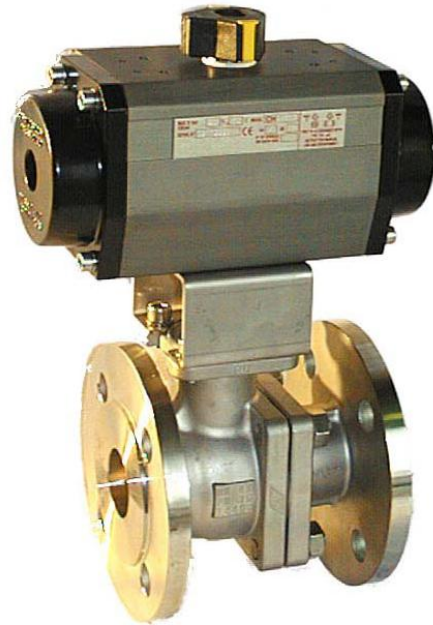

Flanged St. St. ball valve coupled with pneumatic actuator (DIN)

Technical specification of actuator

Double / Single action pneumatic actuator

Type : Double or single action 90°

Compressed air supply : 6 bar (max. 8 bar)

Operating temperture : -20 ... 80 °C
-20 ... 150 °C (Optionaly)

Mounting pad : ISO 5211 / DIN 3337

Solenoid valve conn. : according to NAMUR standard

Body : Anodized aluminium

Options : PTFE and Nickel-plated coated and
stainless steel body

Technical specification of valve

Type : Flanged stainless steel ball valve

Body material : stainless steel AISI 316

Operating pressure : PN 16 / PN 40

Operating temperature : -20 ... +160 °C

Flanged St. St. ball valve coupled with pneumatic actuator (DIN)

Flanged St. St. ball valve PN 16 / PN 40 coupled with single action pneumatic actuator

Valve size		Actuator	Code	A	B	D	F	H	I	J	Kg
½"	DN 15	DA042		160	115	46	123	57	27	33,5	
¾"	DN 20	DA050		138	120	51	138	67	33,5	41,5	
1"	DN 25	DA050		138	125	57	138	67	33,5	41,5	
1 ¼"	DN 32	DA063		155	130	71	174	83	38	48	
1 ½"	DN 40	DA063		155	140	76	179	83	38	48	
2"	DN 50	DA075		210	150	83	203	100	42,5	51,5	
2 ½"	DN 65	DA075		210	170	118	238	100	42,5	51,5	
3"	DN 80	DA075		210	180	129	249	100	42,5	51,5	
4"	DN 100	DA085		228	190	145	275	110	49	55	
5"	DN 125	DA085		228	325	200	330	110	49	55	
6"	DN 150	DA115		310	350	250	422	142	63,5	70,5	
8"	DN 200	DA145		390	400	400	605	175	80	83	