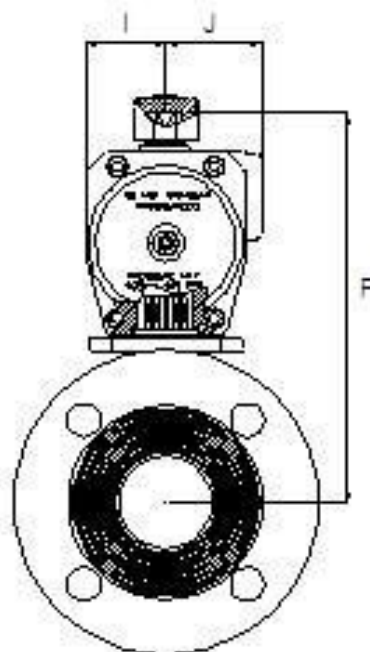

Flanged St. St. ball valve coupled with pneumatic actuator (DIN)

Technical specification of actuator

Double / Single action pneumatic actuator

Type : Double or single action 90°

Compressed air supply : 6 bar (max. 8 bar)

Operating temperture : -20 ... 80 °C
-20 ... 150 °C (Optionaly)

Mounting pad : ISO 5211 / DIN 3337

Solenoid valve conn. : according to NAMUR standard

Body : Anodized aluminium

Options : PTFE and Nickel-plated coated and
stainless steel body

Technical specification of valve

Type : Flanged stainless steel ball valve

Body material : stainless steel AISI 316

Operating pressure : PN 16 / PN 40

Operating temperature : -20 ... +160 °C

Flanged St. St. ball valve coupled with pneumatic actuator (DIN)

Flanged St. St. ball valve PN 16 / PN 40 coupled with single action pneumatic actuator

Valve size		Actuator	Code	A	B	D	F	H	I	J	Kg
½"	DN 15	DA042		160	115	46	123	57	27	33,5	
¾"	DN 20	DA050		138	120	51	138	67	33,5	41,5	
1"	DN 25	DA050		138	125	57	138	67	33,5	41,5	
1 ¼"	DN 32	DA063		155	130	71	174	83	38	48	
1 ½"	DN 40	DA063		155	140	76	179	83	38	48	
2"	DN 50	DA075		210	150	83	203	100	42,5	51,5	
2 ½"	DN 65	DA075		210	170	118	238	100	42,5	51,5	
3"	DN 80	DA075		210	180	129	249	100	42,5	51,5	
4"	DN 100	DA085		228	190	145	275	110	49	55	
5"	DN 125	DA085		228	325	200	330	110	49	55	
6"	DN 150	DA115		310	350	250	422	142	63,5	70,5	
8"	DN 200	DA145		390	400	400	605	175	80	83	