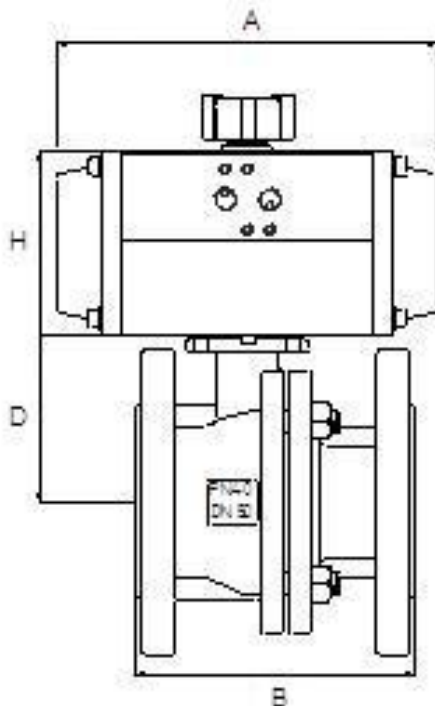

Flanged St. St. ball valve coupled with pneumatic actuator (DIN)

Technical specification of actuator

Double / Single action pneumatic actuator

Type : Double or single action 90°

Compressed air supply : 6 bar (max. 8 bar)

Operating temperture : -20 ... 80 °C
-20 ... 150 °C (Optionaly)

Mounting pad : ISO 5211 / DIN 3337

Solenoid valve conn. : according to NAMUR standard

Body : Anodized aluminium

Options : PTFE and Nickel-plated coated and
stainless steel body

Technical specification of valve

Type : Flanged stainless steel ball valve

Body material : stainless steel AISI 316

Operating pressure : PN 16 / PN 40

Operating temperature : -20 ... +160 °C

Flanged St. St. ball valve coupled with pneumatic actuator (DIN)

Flanged St. St. ball valve PN 16 / PN 40 coupled with single action pneumatic actuator

Valve size		Actuator	Code	A	B	D	F	H	I	J	Kg
½"	DN 15	DA042		160	115	46	123	57	27	33,5	
¾"	DN 20	DA050		138	120	51	138	67	33,5	41,5	
1"	DN 25	DA050		138	125	57	138	67	33,5	41,5	
1 ¼"	DN 32	DA063		155	130	71	174	83	38	48	
1 ½"	DN 40	DA063		155	140	76	179	83	38	48	
2"	DN 50	DA075		210	150	83	203	100	42,5	51,5	
2 ½"	DN 65	DA075		210	170	118	238	100	42,5	51,5	
3"	DN 80	DA075		210	180	129	249	100	42,5	51,5	
4"	DN 100	DA085		228	190	145	275	110	49	55	
5"	DN 125	DA085		228	325	200	330	110	49	55	
6"	DN 150	DA115		310	350	250	422	142	63,5	70,5	
8"	DN 200	DA145		390	400	400	605	175	80	83	